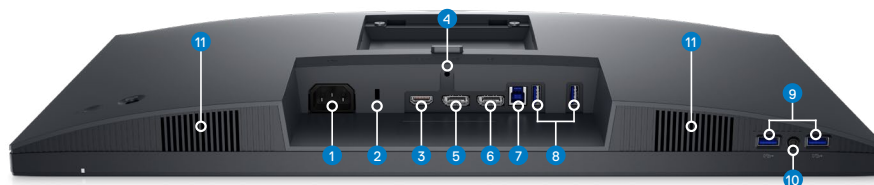

## PORTS AND SLOTS

- |   |                      |  |   |
|---|----------------------|--|---|
| 1 Power connector   | 4 Stand lock feature | 7 SuperSpeed 5Gbps USB 5Gbps (USB 3.2 Gen1) Type-B upstream port   | 9 SuperSpeed 5Gbps USB 5Gbps (USB 3.2 Gen1) Type-A downstream port with Power Charging (BC 1.2) |
| 2 Security lock slot (based on Kensington Security Slot™) | 5 DisplayPort        | 8 SuperSpeed 5Gbps USB 5Gbps (USB 3.2 Gen1) Type-A downstream port | 10 Headphone Jack   |
| 3 HDMI port   | 6 DisplayPort (out)  |  | 11 Built-in speakers  |