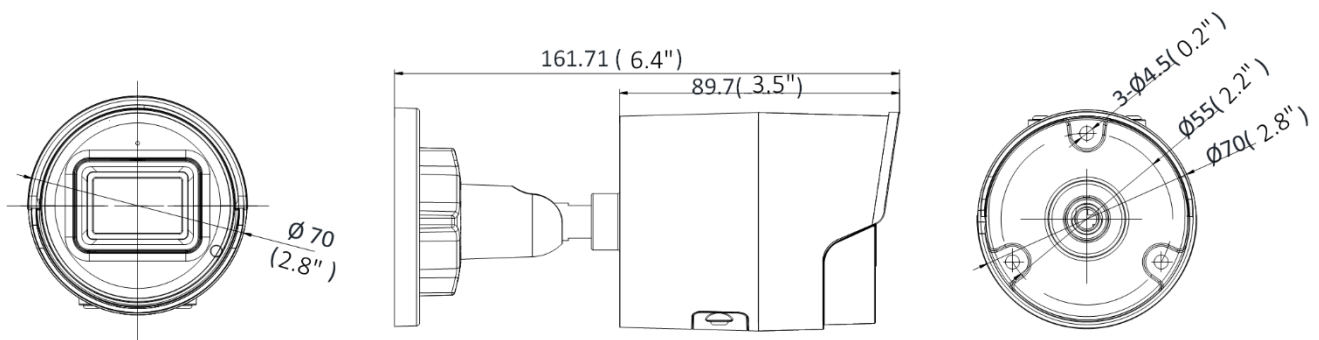

Deep Learning Function	
Face Capture	Yes
Perimeter Protection	Line crossing detection, intrusion detection, region entrance detection, region exiting detection Supports human and vehicle targets classification
General	
Web Client Language	33 languages English, Russian, Estonian, Bulgarian, Hungarian, Greek, German, Italian, Czech, Slovak, French, Polish, Dutch, Portuguese, Spanish, Romanian, Danish, Swedish, Norwegian, Finnish, Croatian, Slovenian, Serbian, Turkish, Korean, Traditional Chinese, Thai, Vietnamese, Japanese, Latvian, Lithuanian, Portuguese (Brazil), Ukrainian
General Function	Anti-flicker, heartbeat, mirror, privacy mask, flash log, password reset via email, pixel counter
Software Reset	Yes
Linkage Method	Upload to FTP/NAS/memory card, notify surveillance center, send email, trigger recording, trigger capture
Storage Conditions	-30 °C to 60 °C (-22 °F to 140 °F). Humidity 95% or less (non-condensing)
Startup and Operating Conditions	-30 °C to 60 °C (-22 °F to 140 °F). Humidity 95% or less (non-condensing)
Power Supply	12 VDC ± 25% PoE: 802.3af, Class 3
Power Consumption and Current	12 VDC, 0.5 A, max. 6 W PoE (802.3af, 36V to 57V), 0.2 A to 0.13 A, max. 7.2 W
Power Interface	Ø5.5 mm coaxial power plug
Camera Material	Metal
Camera Dimension	Ø70 mm × 161.7 mm (Ø2.8" × 6.4")
Package Dimension	216 mm × 121 × 118 mm (8.5" × 4.8" × 4.6")
Camera Weight	Approx. 490 g (1.1 lb.)
With Package Weight	Approx. 759 g (1.7 lb.)
Firmware Version	V5.5.113
Approval	
Protection	IP67 (IEC 60529-2013)
EMC	CE-EMC (EN 55032: 2015, EN 61000-3-2: 2014, EN 61000-3-3: 2013, EN 50130-4: 2011 +A1: 2014); RCM (AS/NZS CISPR 32: 2015); KC (KN 32: 2015, KN 35: 2015)
Safety	UL (UL 60950-1); CB (IEC 60950-1:2005 + Am 1:2009 + Am 2:2013); CE-LVD (EN 60950-1:2005 + Am 1:2009 + Am 2:2013)
Environment	CE-RoHS (2011/65/EU); WEEE (2012/19/EU); Reach (Regulation (EC) No 1907/2006)

## Dimension

Unit: mm(Inch)