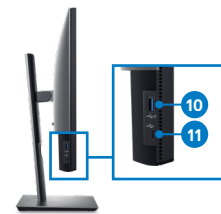

Connectivity and Accessories

DELL ULTRASHARP 25 USB-C MONITOR | U2520D

Purposeful design, built for ergonomic comfort.

Connectivity

- | | | | |
|----------------------|--------------------|--------------------------------|--------------------------------------------|
| 1 Power Connector | 4 DisplayPort (In) | 7 DisplayPort (Out) | 10 USB Downstream Port with Power Charging |
| 2 Security-lock slot | 5 Stand Lock | 8 Audio Line-out ¹² | 11 USB-C Port ¹³ |
| 3 HDMI Port | 6 USB-C Port | 9 USB Downstream (x2) | |