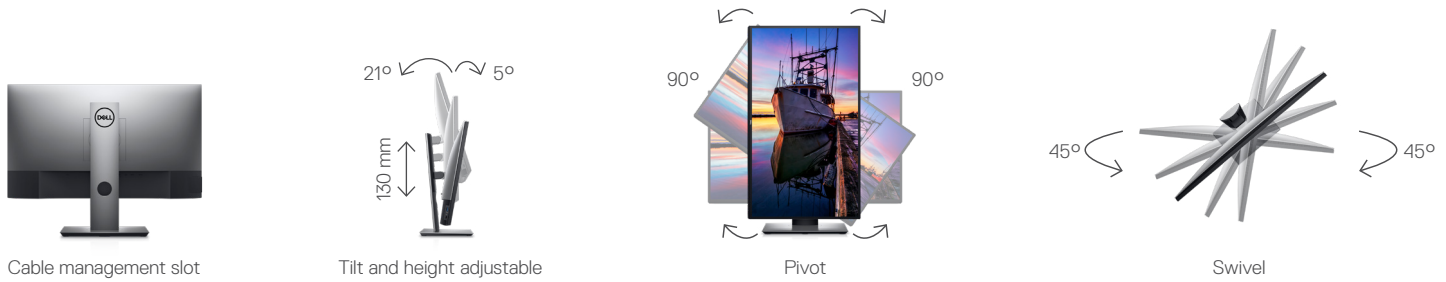

Connectivity and Accessories

DELL ULTRASHARP 25 USB-C MONITOR | U2520D

Purposeful design, built for ergonomic comfort.

Connectivity

- | | | | |
|----------------------|--------------------|--------------------------------|--------------------------------------------|
| 1 Power Connector | 4 DisplayPort (In) | 7 DisplayPort (Out) | 10 USB Downstream Port with Power Charging |
| 2 Security-lock slot | 5 Stand Lock | 8 Audio Line-out ¹² | 11 USB-C Port ¹³ |
| 3 HDMI Port | 6 USB-C Port | 9 USB Downstream (x2) | |

RECOMMENDED ACCESSORIES

DELL DUAL MONITOR ARM | MDA20

Enjoy toolless installation with Quick Release and the flexibility to pivot, tilt, swivel and adjust the height of each monitor independently. Features a small footprint and neat cable management.